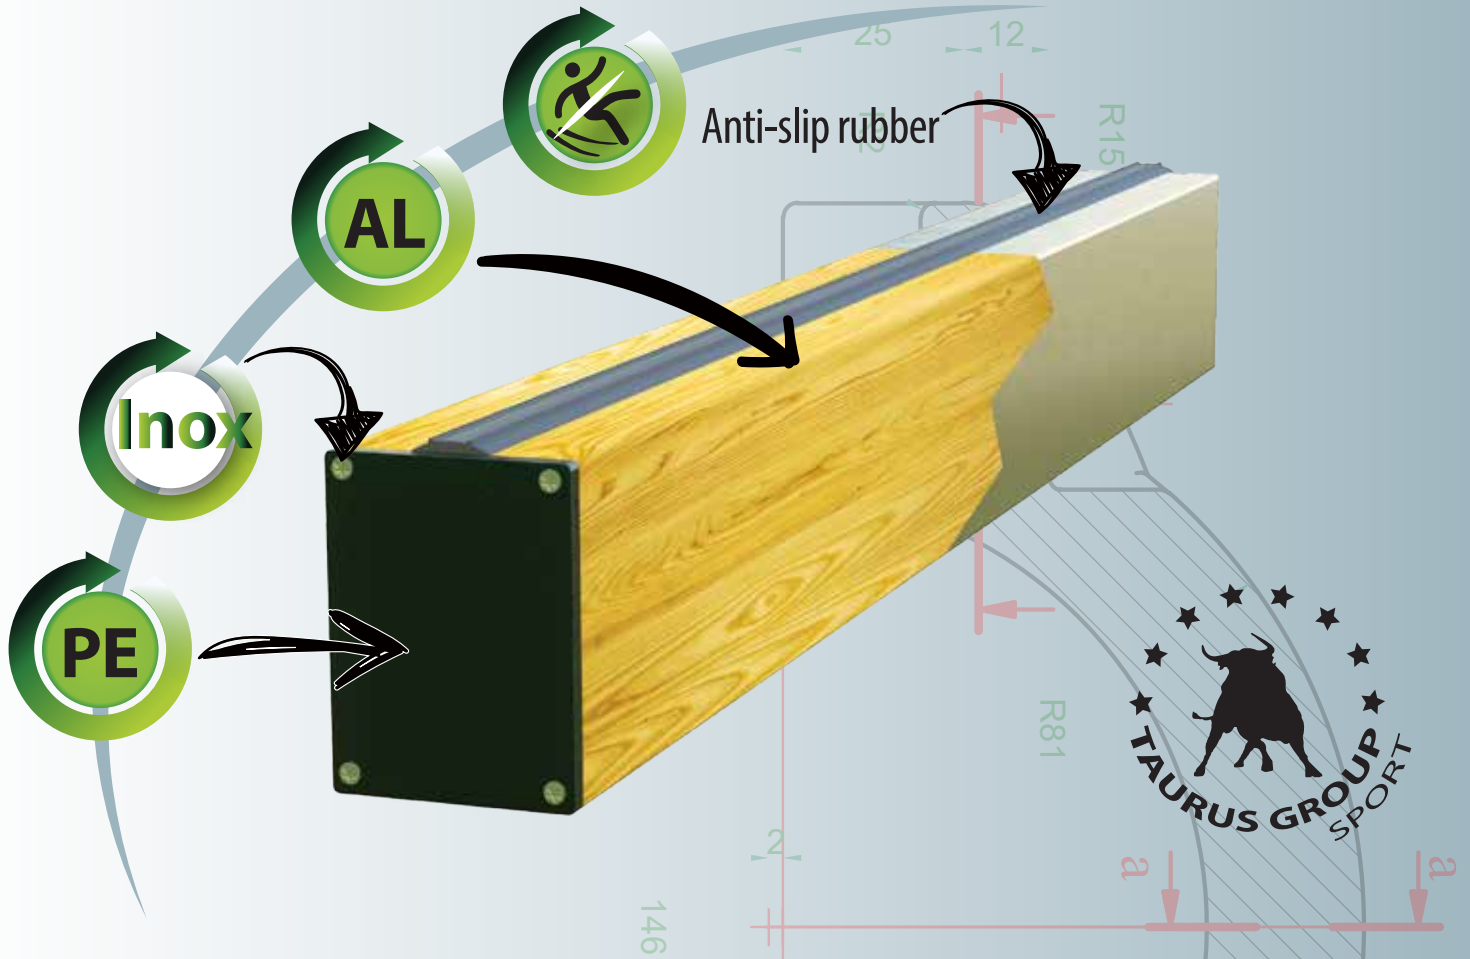

EXTREMELY FAST SERVICE

Production capacities and a large stock of material enable us a fast response, manufacture and set up of training parksand fitness trails.

HIGH LEVEL OF FLEXIBILITY

By using modern IT and technological equipment, we enable the customer the maximum adaptation of products to a specific place and within the requirements of safety and product standards.

IMPRESSIVE SERVICE LIFE

The products are made of materials with high corrosion resistance (aluminium alloys and stainless steel). The perfect composition therefore ensures a long service life with minimal maintenance.