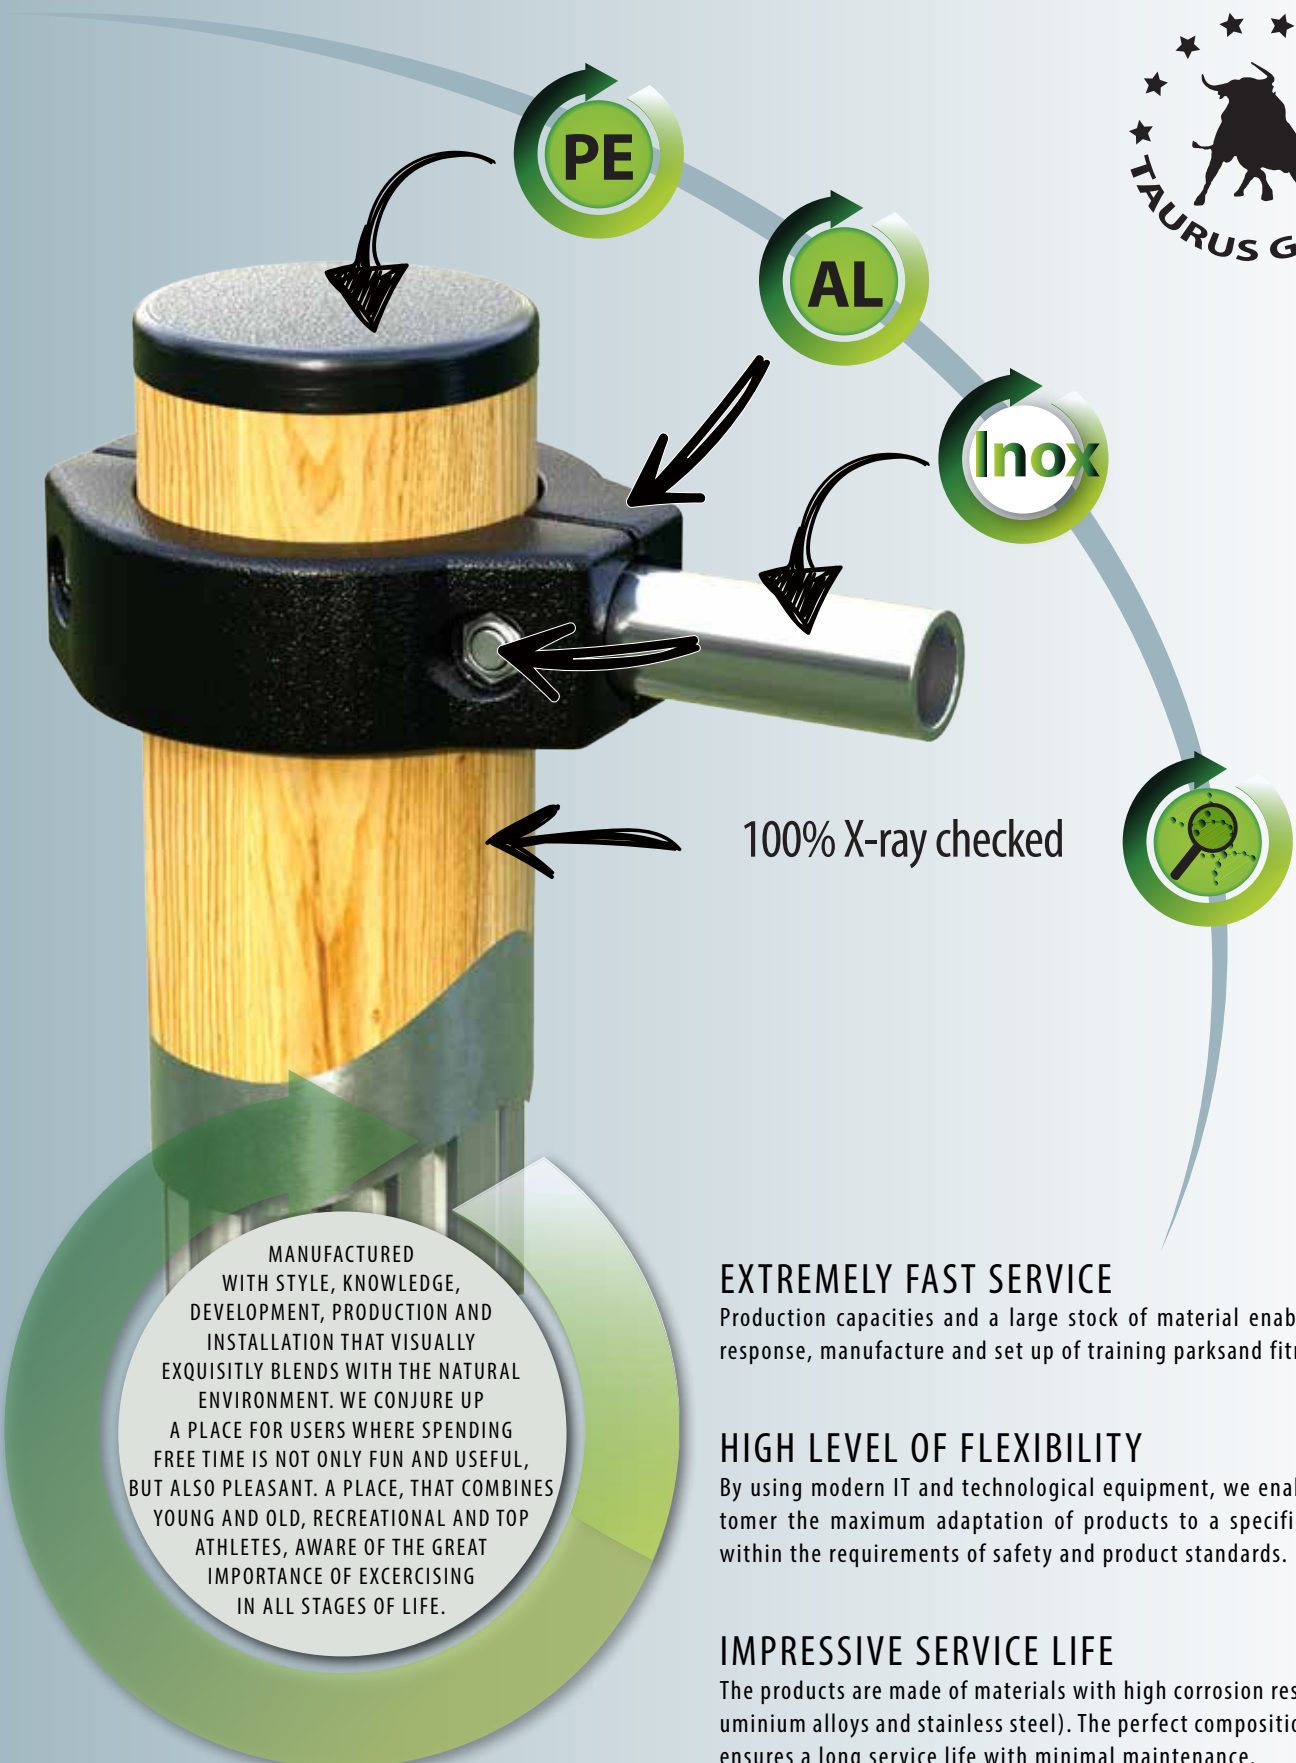

MANUFACTURED WITH STYLE, KNOWLEDGE, DEVELOPMENT, PRODUCTION AND INSTALLATION THAT VISUALLY EXQUISITELY BLENDS WITH THE NATURAL ENVIRONMENT. WE CONJURE UP A PLACE FOR USERS WHERE SPENDING FREE TIME IS NOT ONLY FUN AND USEFUL, BUT ALSO PLEASANT. A PLACE, THAT COMBINES YOUNG AND OLD, RECREATIONAL AND TOP ATHLETES, AWARE OF THE GREAT IMPORTANCE OF EXERCISING IN ALL STAGES OF LIFE.

EXTREMELY FAST SERVICE

Production capacities and a large stock of material enable us a fast response, manufacture and set up of training parksand fitness trails.

HIGH LEVEL OF FLEXIBILITY

By using modern IT and technological equipment, we enable the customer the maximum adaptation of products to a specific place and within the requirements of safety and product standards.

IMPRESSIVE SERVICE LIFE

The products are made of materials with high corrosion resistance (aluminium alloys and stainless steel). The perfect composition therefore ensures a long service life with minimal maintenance.