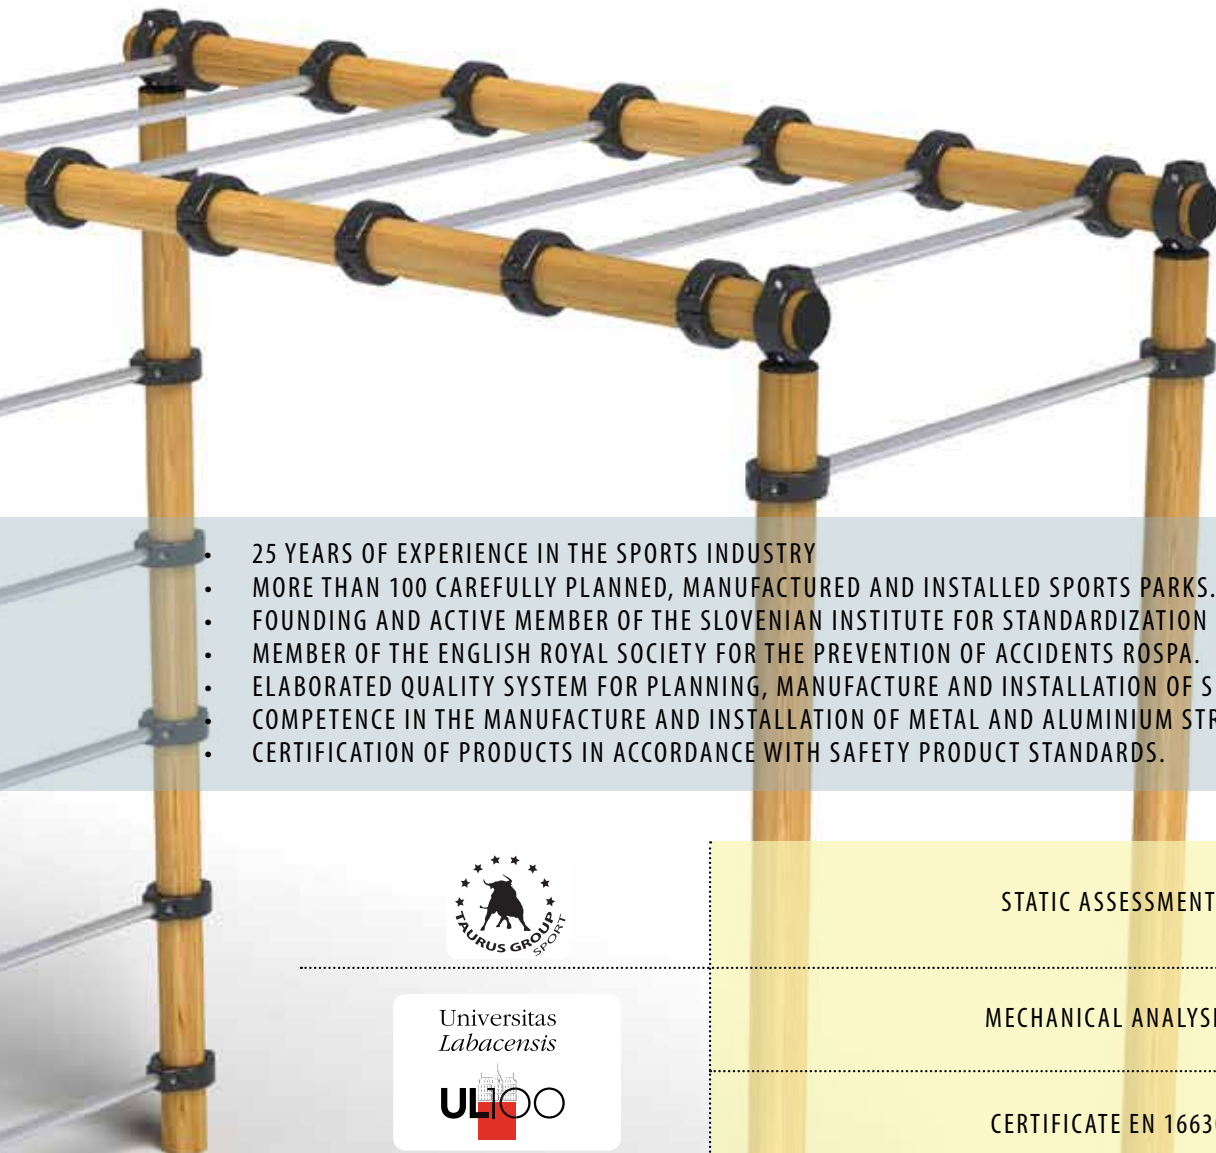

Possibility of 100% recycling

Non-combustible materials

Easy to clean

Easy to use

Resistant to all weather conditions

Minimal maintenance

Extremely long service life

- 25 YEARS OF EXPERIENCE IN THE SPORTS INDUSTRY
- MORE THAN 100 CAREFULLY PLANNED, MANUFACTURED AND INSTALLED SPORTS PARKS.
- FOUNDING AND ACTIVE MEMBER OF THE SLOVENIAN INSTITUTE FOR STANDARDIZATION SIST.
- MEMBER OF THE ENGLISH ROYAL SOCIETY FOR THE PREVENTION OF ACCIDENTS ROSPA.
- ELABORATED QUALITY SYSTEM FOR PLANNING, MANUFACTURE AND INSTALLATION OF SPORTS EQUIPMENT.
- COMPETENCE IN THE MANUFACTURE AND INSTALLATION OF METAL AND ALUMINIUM STRUCTURES.
- CERTIFICATION OF PRODUCTS IN ACCORDANCE WITH SAFETY PRODUCT STANDARDS.